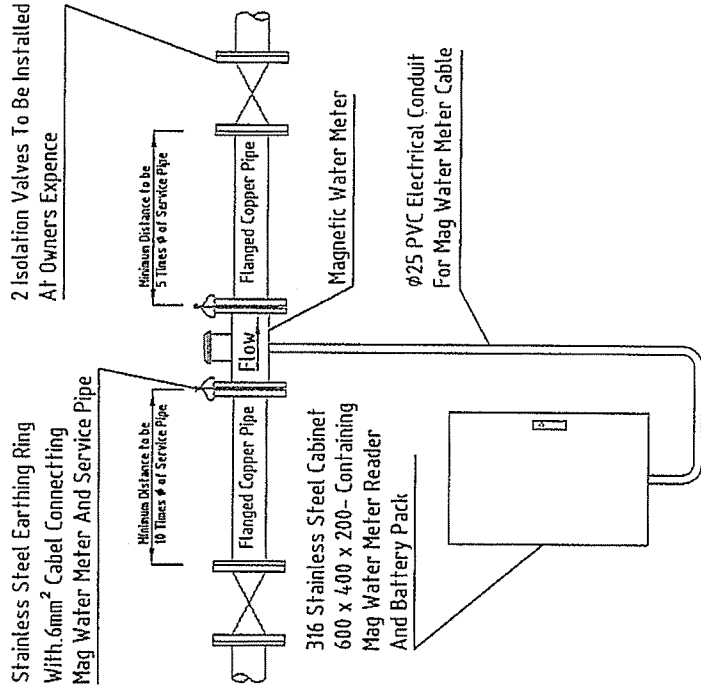

- Notes:
- mag water meter shall be accessible for maintenance
  - stainless steel cabinet shall be eye level and accessible at all times for meter readings
  - cabinet can be installed upto 7m from Mag Meter

DETAIL OF MAGNETIC WATER METER  
BASEMENT INSTALLATION

Scale 1:1

φ150