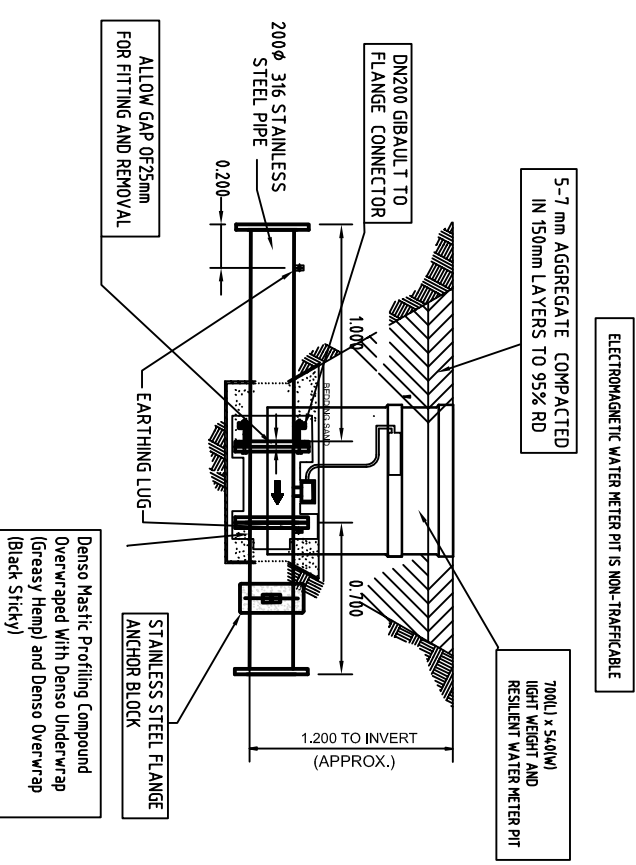

**DETAIL OF DN100
FLOW METER INSTALLATION**
SCALE 1:25

SIZE	INLET
100	500mm
150	750mm
200	1000mm

SIZE	OUTLET
100	700mm
150	700mm
200	700mm

Not To Scale

**DETAIL OF DN150
FLOW METER INSTALLATION**
SCALE 1:25

**DETAIL OF DN200
FLOW METER INSTALLATION**
SCALE 1:25