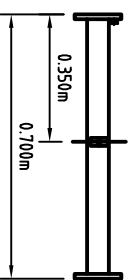

**DETAIL OF DN100
FLOW METER INSTALLATION**
SCALE 1:25

SIZE	INLET
100	500mm
150	750mm
200	1000mm

SIZE	OUTLET
100	700mm
150	700mm
200	700mm

Not To Scale

**DETAIL OF DN150
FLOW METER INSTALLATION**
SCALE 1:25

**DETAIL OF DN200
FLOW METER INSTALLATION**
SCALE 1:25