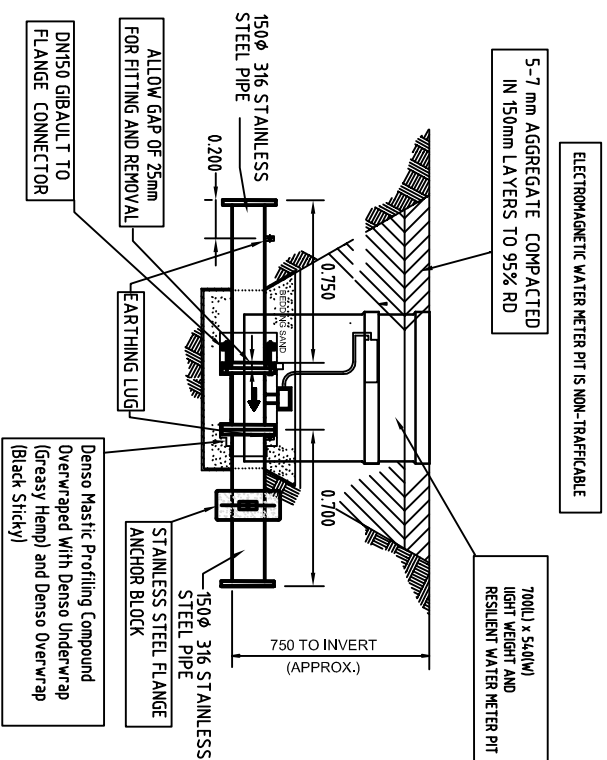

**DETAIL OF DN100
FLOW METER INSTALLATION**
SCALE 1:25

SIZE	INLET
100	500mm
150	750mm
200	1000mm

SIZE	OUTLET
100	700mm
150	700mm
200	700mm

Not To Scale

**DETAIL OF DN150
FLOW METER INSTALLATION**
SCALE 1:25

**DETAIL OF DN200
FLOW METER INSTALLATION**
SCALE 1:25